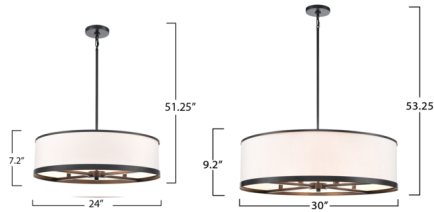

Description

The High Street Large Pendant, designed by Kevin Kraemer, radiates understated elegance. The hardback linen shade, in a soft eggshell white hue, casts a warm, inviting glow, perfect for elevating any space. Encased in sleek black framing metalwork, the design balances contemporary charm with understated luxury. This model comes with extra rods for any height preference.

Specifications

COLOR White
BODY FINISH Black
WATTAGE 28W
DIMMER Standard 120V
DIMENSIONS 24"W x 7.26"H
BULB NOT INCLUDED 4 x B10/Candelabra (E12)/7W/120V LED
COUNTRY OF ORIGIN China

Technical Information

PRODUCT DIMENSIONS Downrods Included: (1) 6" and (3) 12" Stems

Notes:

Shown in black / white

CLICK TO VIEW PRODUCT