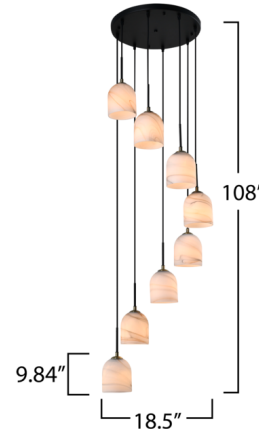

Lightology

lightology.com
866-954-4489
04-25-26

Project: _____

Company: _____

Location: _____ Fixture Type: _____

SPEC #: **ARC1428629**

Approved On: _____ Approved By: _____

Crema Multi-Light Chandelier By Artcraft

Description

The Crema Multi-Light Chandelier by Steven Sabados of S&C radiates understated sophistication with its alabaster-style swirl glass, casting a warm, inviting glow. Its sleek black frame is beautifully complemented by brushed brass accents, creating a perfect harmony of modern sophistication and classic charm. Rods included for easy height adjustment to suit different height requirements.

Shown in black / brushed brass / alabaster

Specifications

COLOR	Alabaster
BODY FINISH	Black / Brushed Brass
WATTAGE	72W
DIMMER	Standard 120V
DIMENSIONS	18.5"W x 9.84"H
BULB NOT INCLUDED	8 x A19/Medium (E26)/9W/120V LED
COUNTRY OF ORIGIN	China