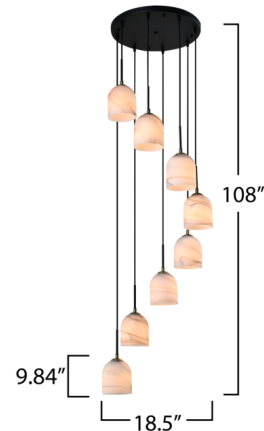

By Artcraft

Description

The Crema Multi-Light Chandelier by Steven Sabados of S&C radiates understated sophistication with its alabaster-style swirl glass, casting a warm, inviting glow. Its sleek black frame is beautifully complemented by brushed brass accents, creating a perfect harmony of modern sophistication and classic charm. Rods included for easy height adjustment to suit different height requirements.

Shown in black / brushed brass / alabaster

Specifications

COLOR	Alabaster
BODY FINISH	Black / Brushed Brass
WATTAGE	72W
DIMMER	Standard 120V
DIMENSIONS	18.5"W x 9.84"H
BULB NOT INCLUDED	8 x A19/Medium (E26)/9W/120V LED
COUNTRY OF ORIGIN	China