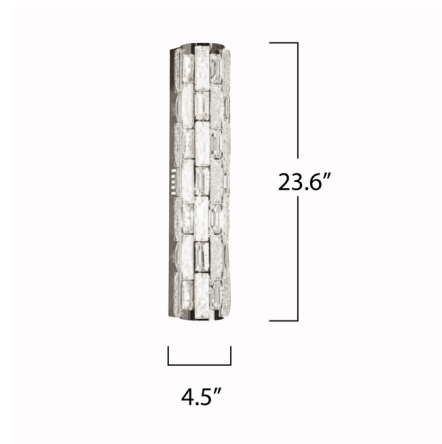

Description

Glistening like a crown of starlight, the Elegance Color-Select Wall Sconce offers a breathtaking harmony of luxury and functionality. Its polished nickel frame embraces a dazzling array of crystals, while the color-select switch allows you to tailor the ambiance with warm, neutral, or cool light (3000K, 4000K, 5000K). This model can be mounted vertically or horizontally.

Specifications

COLOR	N/A
BODY FINISH	Polished Nickel
WATTAGE	20W
DIMMER	Standard 120V
DIMENSIONS	4.13"W x 23.62"H x 4.53"D
INTEGRATED LED MODULE	1 x LED/20W/120V LED
COUNTRY OF ORIGIN	China

Technical Information

COLOR RENDERING	80 CRI
LAMP COLOR	CCT Select
LUMENS/WATT	60.00
LUMINOUS FLUX	1200 lumens

Shown in polished nickel

CLICK TO VIEW PRODUCT

Notes: