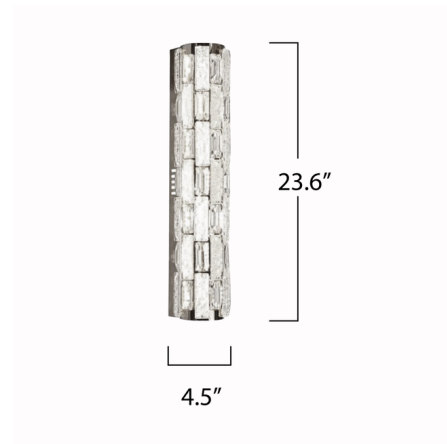

### Description

Glistening like a crown of starlight, the Elegance Color-Select Wall Sconce offers a breathtaking harmony of luxury and functionality. Its polished nickel frame embraces a dazzling array of crystals, while the color-select switch allows you to tailor the ambiance with warm, neutral, or cool light (3000K, 4000K, 5000K). This model can be mounted vertically or horizontally.

### Specifications

COLOR	N/A
BODY FINISH	Polished Nickel
WATTAGE	20W
DIMMER	Standard 120V
DIMENSIONS	4.13"W x 23.62"H x 4.53"D
INTEGRATED LED MODULE	1 x LED/20W/120V LED
COUNTRY OF ORIGIN	China

### Technical Information

COLOR RENDERING	80 CRI
LAMP COLOR	CCT Select
LUMENS/WATT	60.00
LUMINOUS FLUX	1200 lumens

Shown in polished nickel

CLICK TO VIEW PRODUCT

Notes: