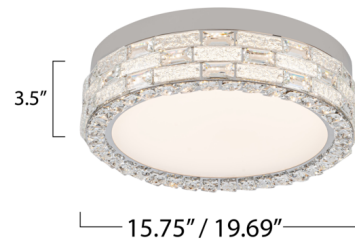

### Description

Glistening like a crown of starlight, the Elegance Color-Select Ceiling Light offers a breathtaking harmony of luxury and functionality. Its polished nickel frame embraces a dazzling array of crystals, while the color-select switch allows you to tailor the ambiance with warm, neutral, or cool light (3000K/4000K/5000K). This model has a glass bottom lens.

### Specifications

COLOR	N/A
BODY FINISH	Polished Nickel
WATTAGE	40W
DIMMER	Standard 120V
DIMENSIONS	15.75"W x 3.54"H
INTEGRATED LED MODULE	1 x LED/40W/120V LED
COUNTRY OF ORIGIN	China

### Technical Information

COLOR RENDERING	80 CRI
LAMP COLOR	CCT Select
LUMENS/WATT	60.00
LUMINOUS FLUX	2400 lumens

Shown in polished nickel

CLICK TO VIEW PRODUCT

Notes: