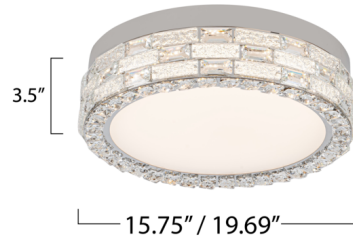

Description

Glistening like a crown of starlight, the Elegance Color-Select Ceiling Light offers a breathtaking harmony of luxury and functionality. Its polished nickel frame embraces a dazzling array of crystals, while the color-select switch allows you to tailor the ambiance with warm, neutral, or cool light (3000K/4000K/5000K). This model has a glass bottom lens.

Specifications

COLOR	N/A
BODY FINISH	Polished Nickel
WATTAGE	40W
DIMMER	Standard 120V
DIMENSIONS	15.75"W x 3.54"H
INTEGRATED LED MODULE	1 x LED/40W/120V LED
COUNTRY OF ORIGIN	China

Technical Information

COLOR RENDERING	80 CRI
LAMP COLOR	CCT Select
LUMENS/WATT	60.00
LUMINOUS FLUX	2400 lumens

Shown in polished nickel

CLICK TO VIEW PRODUCT

Notes: