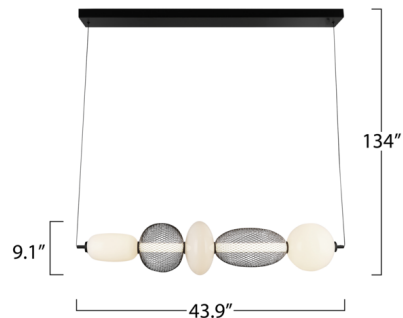

CLICK TO VIEW PRODUCT

Notes: