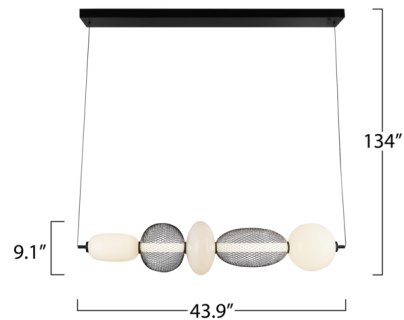

CLICK TO VIEW PRODUCT

Notes: