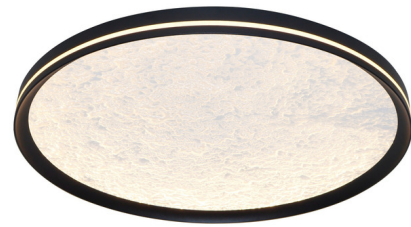

Lightology

lightology.com
866-954-4489
05-17-26

Project: _____

Company: _____

Location: _____ Fixture Type: _____

SPEC #: **ARC1428640**

Approved On: _____ Approved By: _____

Luna Color-Select Ceiling Light By Artcraft

Description

The Luna Color-Select Ceiling Light is a celestial masterpiece, blending modern elegance with cosmic allure. Its black frame cradles a textured moon crater lens, through which a soft, glittering glow emanates, evoking the magic of starlit skies. A subtle side cutout allows ambient light to gracefully spill onto the ceiling, creating a halo-like effect that transforms any space into a serene sanctuary. Equipped with a five-way color temperature switch (2700K/3000K/3500K/4000K/5000K), this fixture allows you to easily customize the brightness to your desired setting, ensuring the perfect ambiance for any occasion.

Specifications

COLOR . . . . . N/A
BODY FINISH . . . . . Black
WATTAGE 28W
DIMMER . . . . . Standard 120V
DIMENSIONS . . . . . 15.75"W x 2.56"H
INTEGRATED LED MODULE . . . . . 1 x LED/28W/120V LED
COUNTRY OF ORIGIN . . . . . China

Technical Information

COLOR RENDERING . . . . . 80 CRI
LAMP COLOR . . . . . CCT Select
LUMENS/WATT 125.00
LUMINOUS FLUX . . . . . 3500 lumens

Shown in black