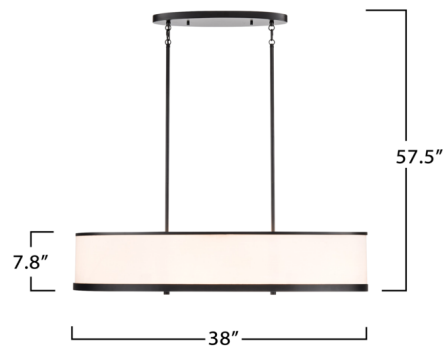

By Artcraft

Description

The High Street Island Light, designed by Kevin Kraemer, radiates understated elegance. The hardback linen shade, in a soft eggshell white hue, casts a warm, inviting glow, perfect for elevating any space. Encased in sleek black framing metalwork, the design balances contemporary charm with understated luxury. This model comes with extra rods for any height preference.

Specifications

COLOR White
BODY FINISH Black
WATTAGE 56W
DIMMER Standard 120V
DIMENSIONS 15"L x 38"W x 7.78"H
BULB NOT INCLUDED 8 x B10/Candelabra (E12)/7W/120V LED
COUNTRY OF ORIGIN China

Technical Information

PRODUCT DIMENSIONS Downrods Included: (2) 6" and (6) 12" Stems

Notes:

Shown in black / white

CLICK TO VIEW PRODUCT