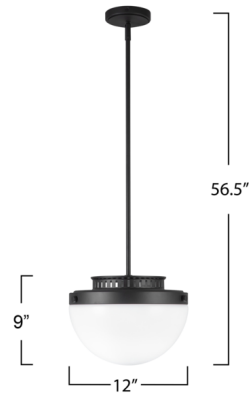

Description

The Dahlia Bowl Pendant by Kevin Kraemer showcases a refined design, featuring a rich frame complemented by pristine white glassware. Designed with versatility in mind, it includes a hang-straight mechanism, giving it the ability to hang on level or sloped ceilings. This pendant light adds a touch of understated sophistication to any kitchen, island etc.

Shown in brushed brass / white

Specifications

COLOR	White
BODY FINISH	Brushed Brass
WATTAGE	9W
DIMMER	Standard 120V
DIMENSIONS	12"W x 8.9"H
BULB NOT INCLUDED	1 x A19/Medium (E26)/9W/120V LED
COUNTRY OF ORIGIN	China