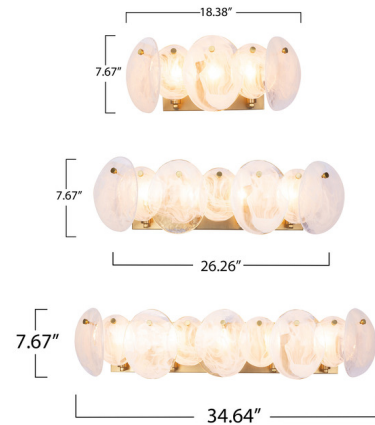

Lightology

lightology.com
866-954-4489
07-09-26

Project: _____

Company: _____

Location: _____ Fixture Type: _____

SPEC #: **ARC1428662**

Approved On: _____ Approved By: _____

Lily Bathroom Vanity Light By Artcraft

Description

The Lily Bathroom Vanity Light exudes a delicate charm, captivating with its Murano-style glasswork in a wispy white finish. Each circular panel dances with subtle elegance, reflecting light in a manner that feels both luxurious and inviting. Complemented by a brushed brass frame, the design radiates a poetic blend of elegance and allure. This fixture casts a spell of enchantment, illuminating your space with a touch of dreamy opulence. A great addition to any bathroom or vanity area.

Shown in brushed brass

Specifications

COLOR	N/A
BODY FINISH	Brushed Brass
WATTAGE	27W
DIMMER	Standard 120V
DIMENSIONS	18.38"W x 7.67"H x 7.28"D
BULB NOT INCLUDED	3 x B10/Candelabra (E12)/9W/120V LED
COUNTRY OF ORIGIN	China