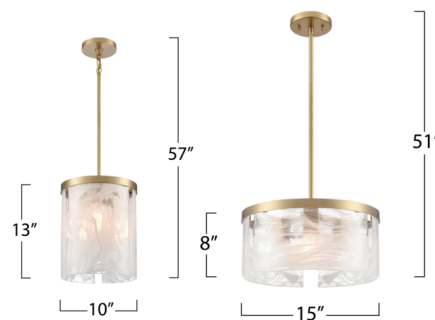

Description

The Skye Convertible Pendant exudes timeless elegance, blending a brushed brass frame with the ethereal beauty of wispy white Murano-style glass panels. Its cylindrical silhouette radiates sophistication, creating a soft, ambient glow perfect for intimate spaces. The craftsmanship of the Skye collection by designer Kevin Kraemer is evident in the graceful harmony between its materials and design. This piece serves as both a functional light source and a work of art, elevating any room with its luxurious charm. This model can be used as a pendant or shortened to be a semi-flush mount for close to ceiling needs.

Specifications

COLOR Wispy White
BODY FINISH Brushed Brass
WATTAGE 21W
DIMMER Standard 120V
DIMENSIONS 10"W x 13"H
BULB NOT INCLUDED 3 x A19/Medium (E26)/7W/120V LED
COUNTRY OF ORIGIN China

Technical Information

PRODUCT DIMENSIONS Downrods Included: (1) 6" and (3) 12" Stems

Shown in brushed brass / wispy white

CLICK TO VIEW PRODUCT

Notes: