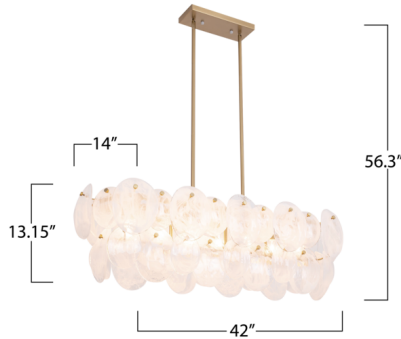

### Description

The Lily Island Light exudes a delicate charm, captivating with its Murano-style glasswork in a wispy white finish. Each circular panel dances with subtle elegance, reflecting light in a manner that feels both luxurious and inviting. Complemented by a brushed brass frame, the design radiates a poetic blend of elegance and allure. This chandelier casts a spell of enchantment, illuminating your space with a touch of dreamy opulence.

### Specifications

COLOR . . . . . N/A  
BODY FINISH . . . . . Brushed Brass  
WATTAGE . . . . . 63W  
DIMMER . . . . . Standard 120V  
DIMENSIONS . . . . . 42"L x 14"W x 13.15"H  
BULB NOT INCLUDED . . . . . 7 x B10/Candelabra (E12)/9W/120V LED  
COUNTRY OF ORIGIN . . . . . China

### Technical Information

PRODUCT DIMENSIONS . . . . . Downrods Included: (2) 6" and (6) 12" Stems

Shown in brushed brass

CLICK TO VIEW PRODUCT

Notes: \_\_\_\_\_