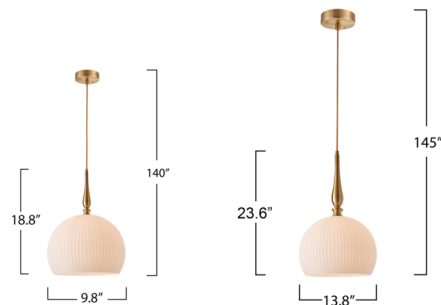

Lightology

lightology.com
866-954-4489
04-25-26

Project: _____

Company: _____

Location: _____ Fixture Type: _____

SPEC #: **ARC1428673**

Approved On: _____ Approved By: _____

Kate Pendant By Artcraft

Description

The Kate Pendant light exudes timeless elegance with its brushed brass holder and white ribbed spherical glassware, casting a soft, inviting glow. A textile-covered wire adds sophistication while ensuring easy height adjustment for versatile placement.

Shown in brushed brass

Specifications

COLOR	N/A
BODY FINISH	Brushed Brass
WATTAGE	9W
DIMMER	Standard 120V
DIMENSIONS	9.8"W x 18.8"H
BULB NOT INCLUDED	1 x A19/Medium (E26)/9W/120V LED
COUNTRY OF ORIGIN	China