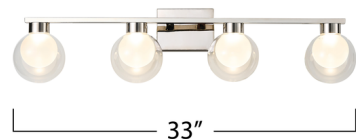

Description

The Colton Color-Select Bathroom Vanity Light exudes contemporary elegance with its polished nickel frame, radiating refined charm. Its double glass design clear outer and frosted inner creates a mesmerizing glow, enhanced by energy-efficient LED illumination. Tailored to your ambiance, a convenient three way color switch allows you to choose between warm (3K), neutral (4K), or cool (5K) color temperatures. Perfect for modern interiors, this fixture blends practicality and artistry effortlessly. Great for a bathroom or vanity. Can be mounted up or down.

Specifications

COLOR	N/A
BODY FINISH	Polished Nickel
WATTAGE	54W
DIMMER	Standard 120V
DIMENSIONS	24"W x 8.3"H x 7.7"D
INTEGRATED LED MODULE	3 x LED/18W/120V LED
COUNTRY OF ORIGIN	China

Technical Information

COLOR RENDERING	80 CRI
LAMP COLOR	CCT Select
LUMENS/WATT	110.00
LUMINOUS FLUX	1980 lumens

Shown in polished nickel

CLICK TO VIEW PRODUCT

Notes: