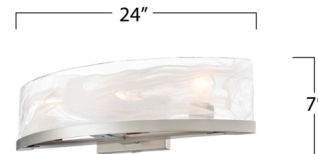

## Skye Bathroom Vanity Light By Artcraft

### Description

The Skye Bathroom Vanity Light exudes timeless elegance, blending a brushed nickel frame with the ethereal beauty of wispy white Murano-style glass panels. Its silhouette radiates sophistication, creating a soft, ambient glow perfect for intimate spaces. The craftsmanship of the Skye collection by designer Kevin Kraemer is evident in the graceful harmony between its materials and design. This piece serves as both a functional light source and a work of art, elevating any room with its luxurious charm.

Shown in brushed nickel / wispy white

### Specifications

COLOR	Wispy White
BODY FINISH	Brushed Nickel
WATTAGE	27W
DIMMER	Standard 120V
DIMENSIONS	24"W x 7"H x 7.05"D
BULB NOT INCLUDED	3 x A19/Medium (E26)/9W/120V LED
COUNTRY OF ORIGIN	China