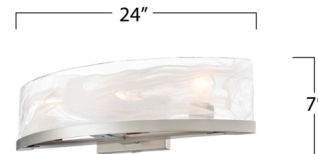

Shown in brushed nickel / wispy white