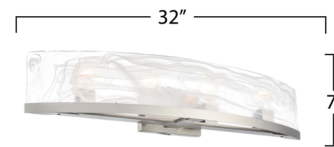

Lightology

lightology.com
866-954-4489
07-02-26

Project: _____

Company: _____

Location: _____ Fixture Type: _____

SPEC #: **ARC1428679**

Approved On: _____ Approved By: _____

Skye Bathroom Vanity Light By Artcraft

Description

The Skye Bathroom Vanity Light exudes timeless elegance, blending a brushed nickel frame with the ethereal beauty of wispy white Murano-style glass panels. Its silhouette radiates sophistication, creating a soft, ambient glow perfect for intimate spaces. The craftsmanship of the Skye collection by designer Kevin Kraemer is evident in the graceful harmony between its materials and design. This piece serves as both a functional light source and a work of art, elevating any room with its luxurious charm.

Shown in brushed nickel / wispy white

Specifications

COLOR	Wispy White
BODY FINISH	Brushed Nickel
WATTAGE	27W
DIMMER	Standard 120V
DIMENSIONS	24"W x 7"H x 7.05"D
BULB NOT INCLUDED	3 x A19/Medium (E26)/9W/120V LED
COUNTRY OF ORIGIN	China

CLICK TO VIEW PRODUCT

Notes: