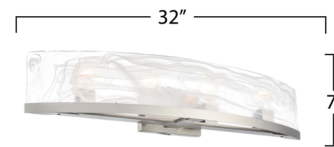

## Skye Bathroom Vanity Light By Artcraft

### Description

The Skye Bathroom Vanity Light exudes timeless elegance, blending a brushed nickel frame with the ethereal beauty of wispy white Murano-style glass panels. Its silhouette radiates sophistication, creating a soft, ambient glow perfect for intimate spaces. The craftsmanship of the Skye collection by designer Kevin Kraemer is evident in the graceful harmony between its materials and design. This piece serves as both a functional light source and a work of art, elevating any room with its luxurious charm.

Shown in brushed nickel / wispy white

### Specifications

COLOR	Wispy White
BODY FINISH	Brushed Nickel
WATTAGE	27W
DIMMER	Standard 120V
DIMENSIONS	24"W x 7"H x 7.05"D
BULB NOT INCLUDED	3 x A19/Medium (E26)/9W/120V LED
COUNTRY OF ORIGIN	China