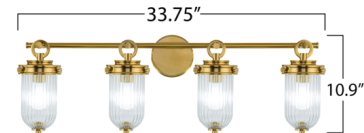

## Myla Bathroom Vanity Light By Artcraft

### Description

The Myla Bathroom Vanity Light by Kevin Kraemer is a captivating blend of vintage charm and refined elegance, featuring a radiant brass frame that beautifully complements its clear ribbed glassware. The timeless design creates a warm and inviting glow, making it a stunning centerpiece in any setting. Perfectly crafted for those who appreciate classic sophistication with a modern touch. Great for any bathroom setting.

### Specifications

COLOR	Clear
BODY FINISH	Vintage Brass
WATTAGE	27W
DIMMER	Standard 120V
DIMENSIONS	24"W x 10.9"H x 6.5"D
BULB NOT INCLUDED	3 x A19/Medium (E26)/9W/120V LED
COUNTRY OF ORIGIN	China

CLICK TO VIEW PRODUCT