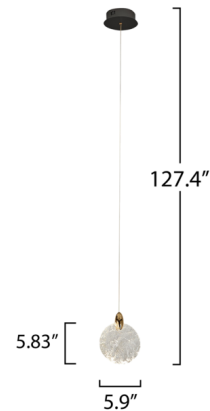

CLICK TO VIEW PRODUCT

Notes: