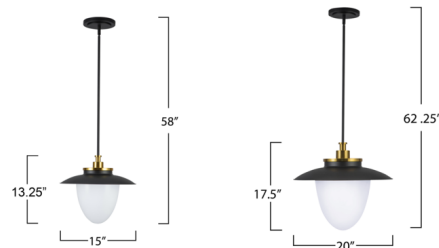

### Description

The Dahlia Convertible Pendant designed by the Lighting Pulse, radiates understated charm with its striking black frame and refined brass accents, making it a centerpiece of modern sophistication. Its opulent white glass diffuses a soft, inviting glow, creating a serene ambiance in any space. Thoughtfully crafted with a built-in hang-straight feature, it ensures compatibility with sloped ceilings, effortlessly blending form and function. This model can be mounted as a rod pendant, or as a semi-flush mount light. (Rods are included, allowing you to hang this fixture at your desired height)

Shown in black / brushed brass / opal white

### Specifications

COLOR . . . . . Opal White  
BODY FINISH . . . . . Black / Brushed Brass  
WATTAGE . . . . . 9W  
DIMMER . . . . . Standard 120V  
DIMENSIONS . . . . . 15\"W x 13.25\"H  
BULB NOT INCLUDED . . . . . 1 x A19/Medium (E26)/9W/120V LED  
COUNTRY OF ORIGIN . . . . . China

### Technical Information

PRODUCT DIMENSIONS . . . . . Downrods Included: (1) 6\" and (3) 12\" Stems

CLICK TO VIEW PRODUCT

Notes: