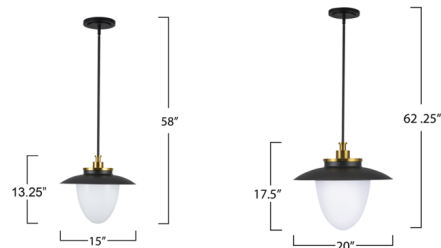

### Description

The Dahlia Convertible Pendant designed by the Lighting Pulse, radiates understated charm with its striking black frame and refined brass accents, making it a centerpiece of modern sophistication. Its opulent white glass diffuses a soft, inviting glow, creating a serene ambiance in any space. Thoughtfully crafted with a built-in hang-straight feature, it ensures compatibility with sloped ceilings, effortlessly blending form and function. This model can be mounted as a rod pendant, or as a semi-flush mount light. (Rods are included, allowing you to hang this fixture at your desired height)

Shown in black / brushed brass / opal white

### Specifications

COLOR . . . . . Opal White  
BODY FINISH . . . . . Black / Brushed Brass  
WATTAGE . . . . . 9W  
DIMMER . . . . . Standard 120V  
DIMENSIONS . . . . . 15\"W x 13.25\"H  
BULB NOT INCLUDED . . . . . 1 x A19/Medium (E26)/9W/120V LED  
COUNTRY OF ORIGIN . . . . . China

### Technical Information

PRODUCT DIMENSIONS . . . . . Downrods Included: (1) 6\" and (3) 12\" Stems

CLICK TO VIEW PRODUCT

Notes: