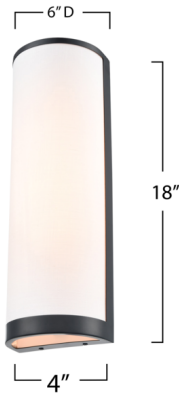

By Artcraft

Description

The High Street Wall Sconce, designed by Kevin Kraemer, radiates understated elegance. The hardback linen shade, in a soft eggshell white hue, casts a warm, inviting glow, perfect for elevating any space. Encased in sleek black framing metalwork, the design balances contemporary charm with understated luxury.

Shown in black / white

Specifications

COLOR	White
BODY FINISH	Black
WATTAGE	14W
DIMMER	Standard 120V
DIMENSIONS	4"W x 18"H x 6"D
BULB NOT INCLUDED	2 x A19/Medium (E26)/7W/120V LED
COUNTRY OF ORIGIN	China