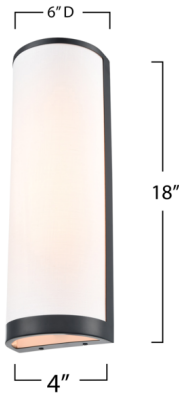

### Description

The High Street Wall Sconce, designed by Kevin Kraemer, radiates understated elegance. The hardback linen shade, in a soft eggshell white hue, casts a warm, inviting glow, perfect for elevating any space. Encased in sleek black framing metalwork, the design balances contemporary charm with understated luxury.

### Specifications

COLOR	White
BODY FINISH	Black
WATTAGE	14W
DIMMER	Standard 120V
DIMENSIONS	4"W x 18"H x 6"D
BULB NOT INCLUDED	2 x A19/Medium (E26)/7W/120V LED
COUNTRY OF ORIGIN	China

Shown in black / white