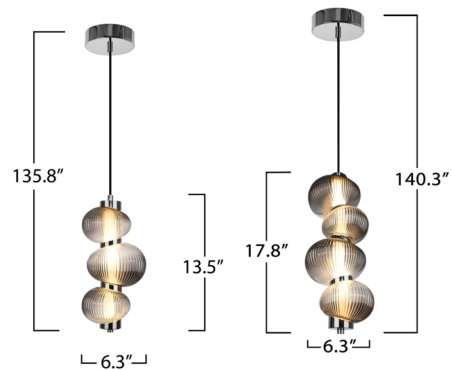

CLICK TO VIEW PRODUCT

Notes: