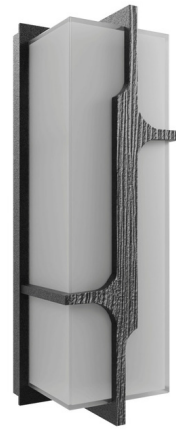

Lightology

lightology.com
866-954-4489
04-28-26

Project: _____

Company: _____

Location: _____ Fixture Type: _____

SPEC #: **AVE1428790**

Approved On: _____ Approved By: _____

Avenue Outdoor Bar Wall Light By Avenue Lighting

Description

The Avenue Outdoor Bar Wall Light features a distinctive, branch-inspired crossbar detail. The contrast between the smooth white acrylic diffuser and the textured black metal frame gives it a sculptural presence, making it as much an artful design element as a functional light source.

Shown in black / frosted

Specifications

COLOR Frosted
BODY FINISH Black
WATTAGE 15W
DIMMER Low Voltage Electronic
DIMENSIONS 6"W x 18"H x 4"D
INTEGRATED LED MODULE 1 x LED/15W/120V LED

Technical Information

LAMP LIFE 50000 hours
COLOR RENDERING 90 CRI
LAMP COLOR 3000K
LUMENS/WATT 60.00
LUMINOUS FLUX 900 lumens

CLICK TO VIEW PRODUCT

Notes: