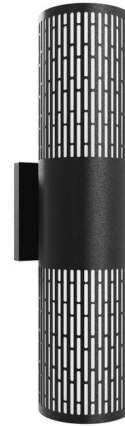

# Lightology

lightology.com  
866-954-4489  
05-22-26

Project: \_\_\_\_\_

Company: \_\_\_\_\_

Location: \_\_\_\_\_ Fixture Type: \_\_\_\_\_

SPEC #: **AVE1428797**

Approved On: \_\_\_\_\_ Approved By: \_\_\_\_\_

## Avenue Outdoor Cylinder Etched Wall Light By Avenue Lighting

### Description

The Avenue Outdoor Cylinder Etched Wall Light brings elegant illumination to your outdoor space with a perforated aluminum cylinder, creating a soft, ambient glow around your area. Thoughtfully designed, it enhances visibility while accentuating your home's architectural features.

### Specifications

COLOR . . . . . White  
BODY FINISH . . . . . Black  
WATTAGE . . . . . 28W  
DIMMER . . . . . Low Voltage Electronic  
DIMENSIONS . . . . . 5"W x 18"H x 5"D  
INTEGRATED LED MODULE . . . . . 1 x LED/28W/120V LED