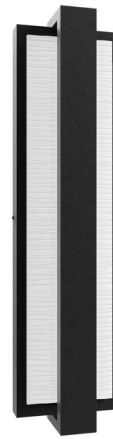

## Avenue Outdoor AV2918/24/36 Wall Light By Avenue Lighting

### Description

The Avenue Outdoor AV2918/24/36 Wall Light showcases a clean vertical rectangular design, highlighted by a bold central fin layered over a frosted textured panel, creating depth and dynamic shadow play. Soft, ambient light filters through a ribbed white diffuser, while the matte black frame adds striking contrast and structural clarity. With its geometric silhouette and understated detailing, this fixture reflects contemporary elegance, perfect for modern or industrial-style exteriors.