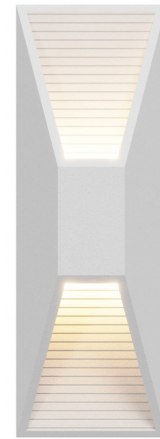

## Parker 1377 Wall Light By Avenue Lighting

### Description

the Parker 1377 Wall Light blends modern design with practical functionality. Its clean, angled form integrates effortlessly into a variety of interior styles. Designed for ambient illumination, the light source is discreetly positioned within the frame. The finish is paintable for added customization.