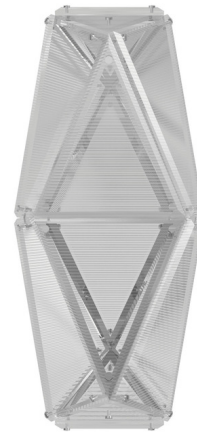

## Seoul Wide Wall Sconce By Avenue Lighting

### Description

The Seoul Wide Wall Sconce brings modern simplicity to your interior space. Its sleek, wide frame echoes the elegance of high-rise architecture, blending sophistication with a hint of romance, while the acrylic panels cast warm, inviting light throughout your room.

### Specifications

COLOR . . . . . Clear  
BODY FINISH . . . . . Chrome  
WATTAGE . . . . . 26W  
DIMMER . . . . . Standard 120V  
DIMENSIONS . . . . . 11"W x 24"H x 7"D  
INTEGRATED LED MODULE . . . . . 1 x LED/26W/120V LED