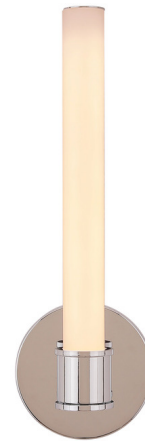

## Alina Wall Sconce

By Craftmade

### Description

The Alina Wall Sconce combines function and versatility with a modern twist on classic style. These ADA-compliant fixtures provide brilliant LED lighting, encapsulated in white frosted glass, creating a dimmable, diffused glow suitable for both residential and commercial settings.

Shown in chrome / white opal

### Specifications

COLOR . . . . . White Opal  
BODY FINISH . . . . . Chrome  
WATTAGE . . . . . 12W  
DIMMER . . . . . Standard 120V  
DIMENSIONS . . . . . 4.75"W x 14.38"H x 3.13"D  
INTEGRATED LED MODULE . . . . . 1 x LED/12W/120V LED