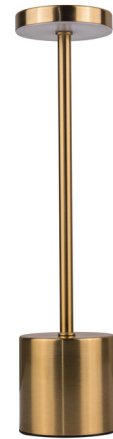

Lightology

lightology.com
866-954-4489
04-25-26

Project: _____

Company: _____

Location: _____ Fixture Type: _____

SPEC #: **CRF1429155**

Approved On: _____ Approved By: _____

Curtis Table Lamp

By Craftmade

Description

The modern designed slim Curtis Table Lamp features touch-button on/off with dimming, quick charging with the included 80 CM Type-C cord, and hours of illumination. Tap to switch between color temperatures (2700K/4500K/6000K).

Specifications

COLOR Frosted
BODY FINISH Brass
WATTAGE 12W
DIMMER Included
DIMENSIONS 3.13"W x 13.38"H
INTEGRATED LED MODULE 1 x LED/1.2W/120V LED

Technical Information

COLOR RENDERING 80 CRI
LAMP COLOR CCT Select
LUMENS/WATT 120.00
LUMINOUS FLUX 144 lumens

Shown in brass / frosted

CLICK TO VIEW PRODUCT

Notes: