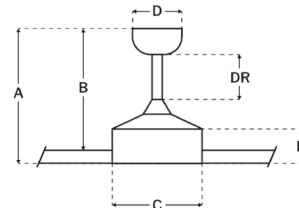

Shown in flat black / flat black

Ceiling Drop Dimensions

A: Total Height w/ 6" Downrod	11.61"
B: Blade to Ceiling Height	10.24"
C: Housing Width	4.86"
D: Canopy Width	5.61"
E: Housing Height	1.25"

Specifications

BLADE COLOR	Flat Black
BODY FINISH	Flat Black
WATTAGE	N/A
DIMMER	N/A
DIMENSIONS	52"W x 11.5"H
BULB	N/A

CLICK TO VIEW PRODUCT

Notes: