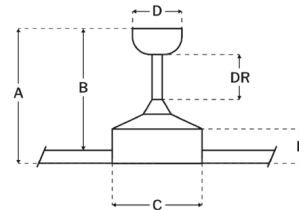

Shown in flat black / flat black

Ceiling Drop Dimensions

A: Total Height w/ 6" Downrod	11.61"
B: Blade to Ceiling Height	10.24"
C: Housing Width	4.86"
D: Canopy Width	5.61"
E: Housing Height	1.25"

Specifications

BLADE COLOR	Flat Black
BODY FINISH	Flat Black
WATTAGE	N/A
DIMMER	N/A
DIMENSIONS	52"W x 11.5"H
BULB	N/A

CLICK TO VIEW PRODUCT

Notes: