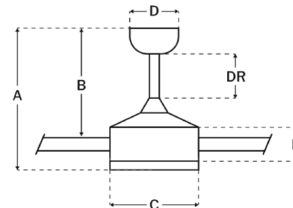

Shown in flat black / white

Ceiling Drop Dimensions

A: Total Height w/ 6" Downrod	17.96"
B: Blade to Ceiling Height	15.81"
C: Housing Width	8.15"
D: Canopy Width	6.02"
E: Housing Height	2.36"

Specifications

COLOR	White
BODY FINISH	Flat Black
WATTAGE	40W
DIMMER	Included
DIMENSIONS	80"W x 17.96"H
BULB	1 x LED/40W/120V LED

Technical Information

COLOR RENDERING	80 CRI
LAMP COLOR	CCT Select
LUMENS/WATT	10.33
LUMINOUS FLUX	413 lumens