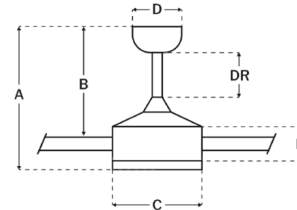

### Ceiling Drop Dimensions

A: Total Height w/ 6" Downrod	15.29"
B: Blade to Ceiling Height	12.34"
C: Housing Width	7.99"
D: Canopy Width	5.83"
E: Housing Height	2.11"

### Specifications

BLADE COLOR	White
BODY FINISH	Flat Black
WATTAGE	40W
DIMMER	Included
DIMENSIONS	57"W x 15.29"H
INTEGRATED LED MODULE	5 x LED/8W/120V LED