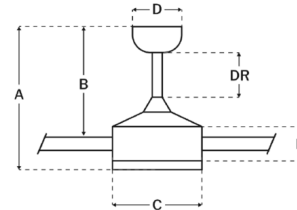

Shown in flat black / white

Ceiling Drop Dimensions

A: Total Height w/ 6" Downrod	15.29"
B: Blade to Ceiling Height	12.34"
C: Housing Width	7.99"
D: Canopy Width	5.83"
E: Housing Height	2.11"

Specifications

BLADE COLOR	White
BODY FINISH	Flat Black
WATTAGE	40W
DIMMER	Included
DIMENSIONS	57"W x 15.29"H
INTEGRATED LED MODULE	5 x LED/8W/120V LED

Technical Information

COLOR RENDERING	80 CRI
LAMP COLOR	CCT Select
LUMENS/WATT	49.75
LUMINOUS FLUX	398 lumens