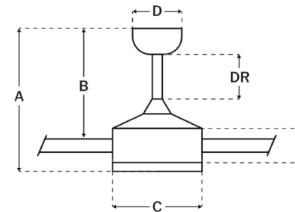

By Craftmade

Description

The Kensey Ceiling Fan embraces the beauty of natural materials mixed with beautifully finished metals. Featuring a natural hemp rope-wrapped drum integrated light kit with 2 x 6W dimmable LED bulbs included, the indoor rated Kensey includes reversible blades and a standard, 3-speed motor. Dual Mount (Flat or Angled Ceiling up to 23).

Specifications

BLADE COLOR	Natural
BODY FINISH	Flat Black
WATTAGE	12W
DIMMER	N/A
DIMENSIONS	52"W x 18.66"H
INTEGRATED LED MODULE	2 x LED/6W/120V LED

Technical Information

COLOR RENDERING	82 CRI
LAMP COLOR	3000K
LUMENS/WATT	208.33
LUMINOUS FLUX	1250 lumens

Notes:

Shown in flat black / natural

Ceiling Drop Dimensions

A: Total Height w/ 6" Downrod	18.66"
B: Blade to Ceiling Height	12.85"
C: Housing Width	7.48"
D: Canopy Width	5.86"
E: Housing Height	4.19"

CLICK TO VIEW PRODUCT