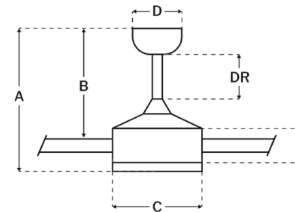

Specifications

BLADE COLOR	Natural
BODY FINISH	Flat Black
WATTAGE	12W
DIMMER	N/A
DIMENSIONS	52"W x 18.66"H
INTEGRATED LED MODULE	2 x LED/6W/120V LED

Technical Information

COLOR RENDERING	82 CRI
LAMP COLOR	3000K
LUMENS/WATT	208.33
LUMINOUS FLUX	1250 lumens

Shown in flat black / natural

Ceiling Drop Dimensions

A: Total Height w/ 6" Downrod	18.66"
B: Blade to Ceiling Height	12.85"
C: Housing Width	7.48"
D: Canopy Width	5.86"
E: Housing Height	4.19"

CLICK TO VIEW PRODUCT