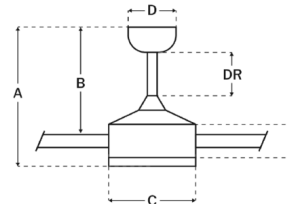

Specifications

BLADE COLOR	Bronze
BODY FINISH	Bronze
WATTAGE	18W
DIMMER	N/A
DIMENSIONS	52"W x 16.02"H
INTEGRATED LED MODULE	1 x LED/18W/120V LED

Technical Information

COLOR RENDERING	90 CRI
LAMP COLOR	3000K
LUMENS/WATT	55.56
LUMINOUS FLUX	1000 lumens

Shown in bronze / bronze

Ceiling Drop Dimensions

A: Total Height w/ 6" Downrod	16.02"
B: Blade to Ceiling Height	12.6"
C: Housing Width	7.48"
D: Canopy Width	5.91"
E: Housing Height	4.19"

CLICK TO VIEW PRODUCT