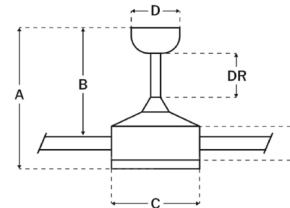

Specifications

BLADE COLOR Flat Black
 BODY FINISH Bronze / Black
 WATTAGE 18W
 DIMMER Included
 DIMENSIONS 52"W x 15.67"H
 INTEGRATED LED MODULE 1 x LED/18W/120V LED

Technical Information

COLOR RENDERING 91 CRI
 LAMP COLOR 3000K
 LUMENS/WATT 55.56
 LUMINOUS FLUX 1000 lumens

Shown in bronze / black / flat black

Ceiling Drop Dimensions

A: Total Height w/ 6" Downrod	15.67"
B: Blade to Ceiling Height	13.49"
C: Housing Width	5.91"
D: Canopy Width	5.81"
E: Housing Height	5.43"

CLICK TO VIEW PRODUCT