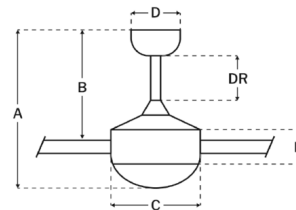

Specifications

BLADE COLOR	Flat Black
BODY FINISH	Flat Black
WATTAGE	20W
DIMMER	Included
DIMENSIONS	144"W x 50.5"H
INTEGRATED LED MODULE	1 x LED/20W/120V LED

Technical Information

PRODUCT DIMENSIONS	Downrods Included: (1) 12" and (1) 24" rods
COLOR RENDERING	90 CRI
LAMP COLOR	3000K
LUMENS/WATT	40.45
LUMINOUS FLUX	809 lumens

Shown in flat black / flat black

Ceiling Drop Dimensions

A: Total Height w/ 24/12" Downrod	38.5/26.5"
B: Blade to Ceiling Height	46/34/22"
C: Housing Width	12.13"
D: Canopy Width	6.65"
E: Housing Height	7.3"