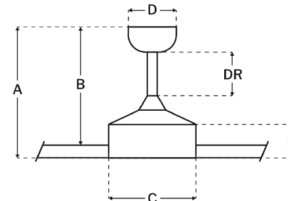

### Ceiling Drop Dimensions

A: Total Height w/ 6" Downrod	12.99"
B: Blade to Ceiling Height	11.22"
C: Housing Width	5.84"
D: Canopy Width	5.75"
E: Housing Height	1"

### Specifications

BLADE COLOR	Flat Black
BODY FINISH	Flat Black
WATTAGE	N/A
DIMMER	N/A
DIMENSIONS	52"W x 12.99"H
BULB	N/A

CLICK TO VIEW PRODUCT

Notes: