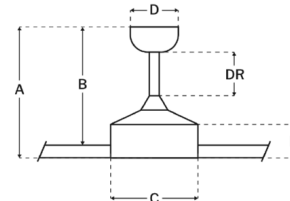

Shown in flat black / flat black

Ceiling Drop Dimensions

A: Total Height w/ 6" Downrod	12.99"
B: Blade to Ceiling Height	11.22"
C: Housing Width	5.84"
D: Canopy Width	5.75"
E: Housing Height	1"

Specifications

BLADE COLOR	Flat Black
BODY FINISH	Flat Black
WATTAGE	N/A
DIMMER	N/A
DIMENSIONS	52"W x 12.99"H
BULB	N/A

CLICK TO VIEW PRODUCT

Notes: