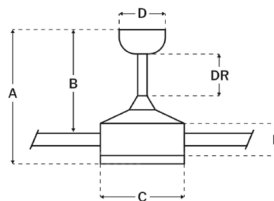

Specifications

BLADE COLOR	Light Wood
BODY FINISH	Flat Black / Light Wood
WATTAGE	22W
DIMMER	Included
DIMENSIONS	56"W x 14.8"H
INTEGRATED LED MODULE	1 x LED/22W/120V LED

Technical Information

COLOR RENDERING	91 CRI
LAMP COLOR	3000K
LUMENS/WATT	59.09
LUMINOUS FLUX	1300 lumens

Shown in flat black / light wood / light wood

Ceiling Drop Dimensions

A: Total Height w/ 6" Downrod	14.8"
B: Blade to Ceiling Height	12.6"
C: Housing Width	7.32"
D: Canopy Width	5.87"
E: Housing Height	4.76"