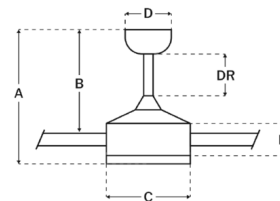

Shown in flat black / light wood / light wood

Ceiling Drop Dimensions

A: Total Height w/ 6" Downrod	14.8"
B: Blade to Ceiling Height	12.6"
C: Housing Width	7.32"
D: Canopy Width	5.87"
E: Housing Height	4.76"

Specifications

BLADE COLOR	Light Wood
BODY FINISH	Flat Black / Light Wood
WATTAGE	22W
DIMMER	Included
DIMENSIONS	56"W x 14.8"H
INTEGRATED LED MODULE	1 x LED/22W/120V LED

Technical Information

COLOR RENDERING	91 CRI
LAMP COLOR	3000K
LUMENS/WATT	59.09
LUMINOUS FLUX	1300 lumens