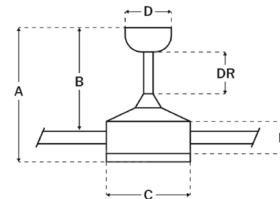

Shown in flat black / light wood / light wood

Ceiling Drop Dimensions

A: Total Height w/ 6" Downrod	14.8"
B: Blade to Ceiling Height	12.6"
C: Housing Width	7.32"
D: Canopy Width	5.87"
E: Housing Height	4.76"

Specifications

BLADE COLOR	Light Wood
BODY FINISH	Flat Black / Light Wood
WATTAGE	22W
DIMMER	Included
DIMENSIONS	56"W x 14.8"H
INTEGRATED LED MODULE	1 x LED/22W/120V LED

Technical Information

COLOR RENDERING	91 CRI
LAMP COLOR	3000K
LUMENS/WATT	59.09
LUMINOUS FLUX	1300 lumens