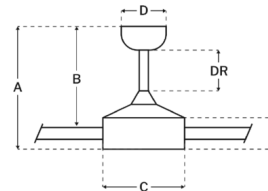

Specifications

BLADE COLOR	Flat Black
BODY FINISH	Flat Black
WATTAGE	N/A
DIMMER	N/A
DIMENSIONS	56"W x 14.5"H
BULB	N/A

Notes:

Shown in flat black / flat black

Ceiling Drop Dimensions

A: Total Height w/ 6" Downrod	14.68"
B: Blade to Ceiling Height	14.29"
C: Housing Width	5.91"
D: Canopy Width	5.91"
E: Housing Height	6.26"