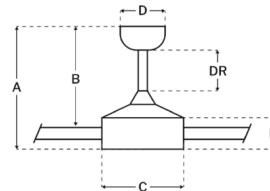

Shown in flat black / flat black

Ceiling Drop Dimensions

A: Total Height w/ 6" Downrod	14.68"
B: Blade to Ceiling Height	14.29"
C: Housing Width	5.91"
D: Canopy Width	5.91"
E: Housing Height	6.26"

Specifications

BLADE COLOR	Flat Black
BODY FINISH	Flat Black
WATTAGE	N/A
DIMMER	N/A
DIMENSIONS	56"W x 14.5"H
BULB	N/A