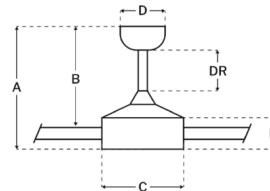

### Ceiling Drop Dimensions

A: Total Height w/ 6" Downrod	14.68"
B: Blade to Ceiling Height	14.29"
C: Housing Width	5.91"
D: Canopy Width	5.91"
E: Housing Height	6.26"

### Specifications

BLADE COLOR	Flat Black
BODY FINISH	Flat Black
WATTAGE	N/A
DIMMER	N/A
DIMENSIONS	56"W x 14.5"H
BULB	N/A

CLICK TO VIEW PRODUCT

Notes: