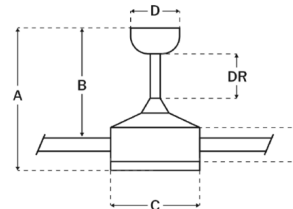

Specifications

COLOR Brushed Nickel
BODY FINISH Brushed Polished Nickel
WATTAGE 20W
DIMMER Included
DIMENSIONS 65"W x 16.22"H
BULB 1 x LED/20W/120V LED

Technical Information

COLOR RENDERING 93 CRI
LAMP COLOR 3000K
LUMENS/WATT 65.40
LUMINOUS FLUX 1308 lumens

Shown in brushed polished nickel / brushed nickel

Ceiling Drop Dimensions

A: Total Height w/ 6" Downrod	16.22"
B: Blade to Ceiling Height	13.67"
C: Housing Width	8.19"
D: Canopy Width	6.03"
E: Housing Height	5.79"