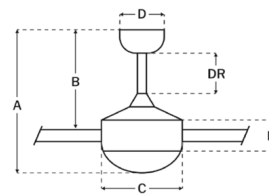

### Specifications

BLADE COLOR	Satin Brass / Black
BODY FINISH	Flat Black
WATTAGE	20W
DIMMER	Included
DIMENSIONS	72"W x 15.45"H
INTEGRATED LED MODULE	1 x LED/20W/120V LED

### Ceiling Drop Dimensions

A: Total Height w/ 6" Downrod	15.45"
B: Blade to Ceiling Height	12.69"
C: Housing Width	7.09"
D: Canopy Width	5.83"
E: Housing Height	5.94"

CLICK TO VIEW PRODUCT

Notes: