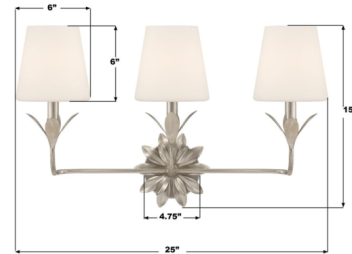

## Broche Flower Bathroom Vanity Light By Crystorama

### Description

The Broche Flower Bathroom Vanity Light brings a soft elegance to your interior space. The floral inspired backplate is complemented with arms holding crisp petals and glass shades that casts warm shadows across your room.

### Specifications

COLOR	White
BODY FINISH	Antique Silver
WATTAGE	27W
DIMMER	Standard 120V
DIMENSIONS	25"W x 15"H x 8"D
BULB NOT INCLUDED	3 x B10/Candelabra (E12)/9W/120V LED
OTHER BULB OPTIONS	B10/Candelabra (E12)/60W/120V Incandescent
COUNTRY OF ORIGIN	China