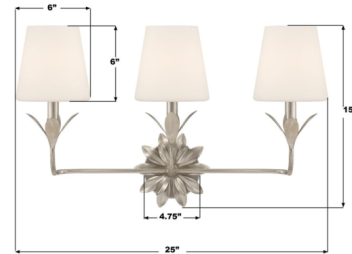

Lightology

lightology.com
866-954-4489
04-26-26

Project: _____

Company: _____

Location: _____ Fixture Type: _____

SPEC #: **CRY1429281**

Approved On: _____ Approved By: _____

Broche Flower Bathroom Vanity Light By Crystorama

Description

The Broche Flower Bathroom Vanity Light brings a soft elegance to your interior space. The floral inspired backplate is complemented with arms holding crisp petals and glass shades that casts warm shadows across your room.

Shown in antique silver / white

Specifications

COLOR	White
BODY FINISH	Antique Silver
WATTAGE	27W
DIMMER	Standard 120V
DIMENSIONS	25"W x 15"H x 8"D
BULB NOT INCLUDED	3 x B10/Candelabra (E12)/9W/120V LED
OTHER BULB OPTIONS	B10/Candelabra (E12)/60W/120V Incandescent
COUNTRY OF ORIGIN	China