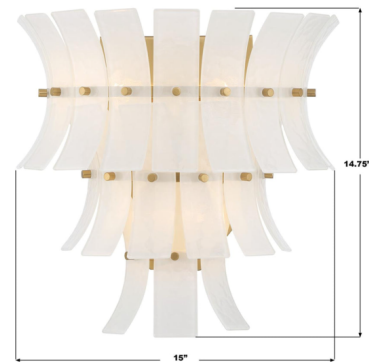

Lightology

lightology.com
866-954-4489
05-24-26

Project: _____

Company: _____

Location: _____ Fixture Type: _____

SPEC #: **CRY1429282**

Approved On: _____ Approved By: _____

Abigail Wall Sconce

By Crystorama

Description

The Abigail Wall Sconce brings an elegant beauty to your interior space. The smooth frame hold panels of curved, thick hand applied art glass that adds depth and warm shadows across your room.

Shown in aged brass / blue

Specifications

COLOR Blue
BODY FINISH Aged Brass
WATTAGE 27W
DIMMER Standard 120V
DIMENSIONS 15"W x 14.75"H x 8.25"D
BULB NOT INCLUDED 3 x B10/Candelabra (E12)/9W/120V LED
OTHER BULB OPTIONS 3 x B10/Candelabra (E12)/60W/120V Incandescent
COUNTRY OF ORIGIN China