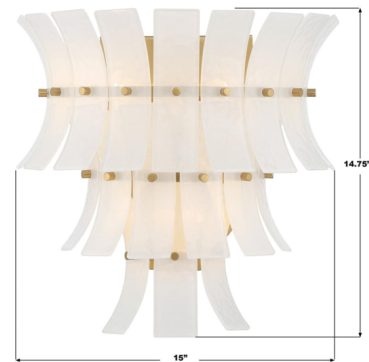

Lightology

lightology.com
866-954-4489
07-02-26

Project: _____

Company: _____

Location: _____ Fixture Type: _____

SPEC #: **CRY1429283**

Approved On: _____ Approved By: _____

Abigail Wall Sconce By Crystorama

Description

The Abigail Wall Sconce brings an elegant beauty to your interior space. The smooth frame hold panels of curved, thick hand applied art glass that adds depth and warm shadows across your room.

Shown in aged brass / white

Specifications

COLOR	White
BODY FINISH	Aged Brass
WATTAGE	27W
DIMMER	Standard 120V
DIMENSIONS	15"W x 14.75"H x 8.25"D
BULB NOT INCLUDED	3 x B10/Candelabra (E12)/9W/120V LED
OTHER BULB OPTIONS	B10/Candelabra (E12)/60W/120V Incandescent
COUNTRY OF ORIGIN	China