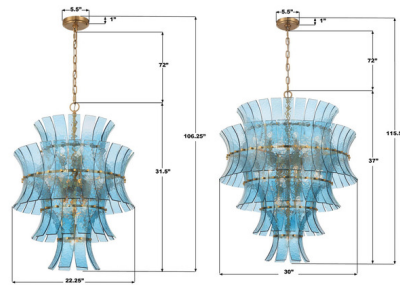

Description

The Abigail Chandelier brings an elegant beauty to your interior space. The smooth frame hold panels of curved, thick hand applied art glass that adds depth and warm shadows across your room.

Shown in aged brass / blue

Specifications

COLOR Blue
 BODY FINISH Aged Brass
 WATTAGE 117W
 DIMMER Standard 120V
 DIMENSIONS 22.25\"/>

Technical Information

PRODUCT DIMENSIONS Adjustable Chain Length: 72"