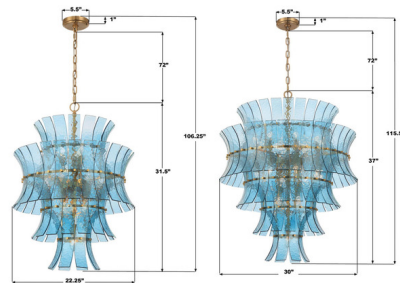

Description

The Abigail Chandelier brings an elegant beauty to your interior space. The smooth frame hold panels of curved, thick hand applied art glass that adds depth and warm shadows across your room.

Specifications

COLOR Blue
BODY FINISH Aged Brass
WATTAGE 117W
DIMMER Standard 120V
DIMENSIONS 22.25"W x 31.5"H
BULB NOT INCLUDED 13 x B10/Candelabra (E12)/9W/120V LED
OTHER BULB OPTIONS B10/Candelabra (E12)/60W/120V Incandescent
COUNTRY OF ORIGIN China

Technical Information

PRODUCT DIMENSIONS Adjustable Chain Length: 72"

Shown in aged brass / blue

CLICK TO VIEW PRODUCT

Notes: