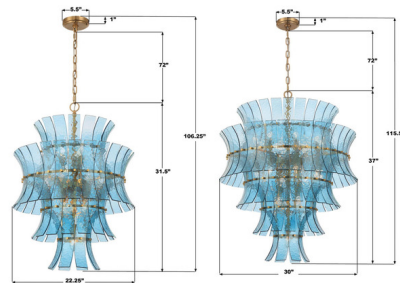

### Description

The Abigail Chandelier brings an elegant beauty to your interior space. The smooth frame hold panels of curved, thick hand applied art glass that adds depth and warm shadows across your room.

### Specifications

COLOR . . . . . Blue  
BODY FINISH . . . . . Aged Brass  
WATTAGE . . . . . 117W  
DIMMER . . . . . Standard 120V  
DIMENSIONS . . . . . 22.25"W x 31.5"H  
BULB NOT INCLUDED . . . . . 13 x B10/Candelabra (E12)/9W/120V LED  
OTHER BULB OPTIONS . . . . . B10/Candelabra (E12)/60W/120V Incandescent  
COUNTRY OF ORIGIN . . . . . China

### Technical Information

PRODUCT DIMENSIONS . . . . . Adjustable Chain Length: 72"

Shown in aged brass / blue

CLICK TO VIEW PRODUCT

Notes: