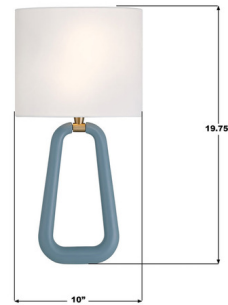

Lightology

lightology.com
866-954-4489
05-25-26

Project: _____

Company: _____

Location: _____ Fixture Type: _____

SPEC #: **CRY1429324**

Approved On: _____ Approved By: _____

Jori Wall Sconce By Crystorama

Description

The Jori Wall Sconce brings a playful elegance to your interior space. Its unique design is highlighted by a brass detail and finished with a silk shade, creating warm light patterns throughout your room.

Shown in blush / white

Specifications

COLOR	White
BODY FINISH	Blush
WATTAGE	18W
DIMMER	Standard 120V
DIMENSIONS	10"W x 19.75"H x 4"D
BULB NOT INCLUDED	2 x B10/Candelabra (E12)/9W/120V LED
COUNTRY OF ORIGIN	China