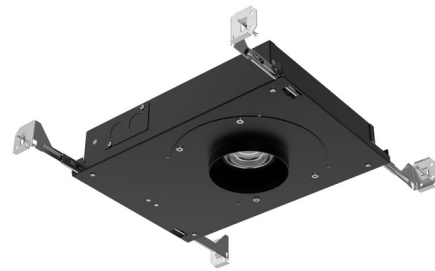

## Eco 3IN Adjustable Shallow IC Housing By CSL

### Description

The ECO 3 Inch Shallow Adjustable IC Housing is ready to install into 2.5 inch shallow plenums in drywall or T-bar grid ceilings with IC, Airtight and Chicago Plenum certifications. Features a 120/277V Universal driver offering 1%-100% TRIAC/ELV/0-10V dimming. Available in 2700K or 3000K color temperature options and Warm Dim (3000K-1800K) which visually warms the space as the lights are dimmed. ECO 3 includes a fixed 50 degree optic for general task and accent lighting with minimal glare. Insert up to two lenses for additional light control, sold separately. ECO 3 pairs with a variety of trim styles and colors (round and square, with flange and flangeless) for a clean ceiling aesthetic. Rated for wet locations when used with a wet location trim. Warm Dim with 10, 30, or 50 degree optic requires an MP (Solite Lens); Warm Dim with 80 degree optic requires an FR (Frosted Lens), sold separately. Note: A complete fixture requires a housing, trim, (and mud-in plate for flangeless), sold separately. TRIAC/ELV dimming only at 120V.

### Specifications

COLOR	N/A
BODY FINISH	Matte Black
WATTAGE	11.4W
DIMMER	Universal
DIMENSIONS	14.38"W x 2.5"H x 8.63"D
INTEGRATED LED MODULE	1 x LED/11.4W/120-277V LED
COUNTRY OF ORIGIN	Thailand

### Technical Information

HOUSING HEIGHT	2.5"
HOUSING TYPE	New construction IC
FUNCTION	Adjustable Accent
COLOR RENDERING	90 CRI
LAMP COLOR	2700K
LUMENS/WATT	107.02
LUMINOUS FLUX	1220 lumens

Shown in matte black