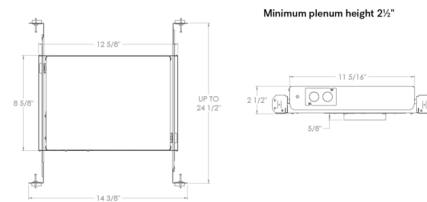

CLICK TO VIEW PRODUCT

Notes: