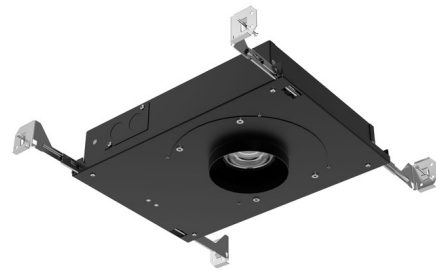

## Eco 3IN Adjustable Shallow IC Housing By CSL

### Description

The ECO 3 Inch Shallow Adjustable IC Housing is ready to install into 2.5 inch shallow plenums in drywall or T-bar grid ceilings with IC, Airtight and Chicago Plenum certifications. Features a 120/277V Universal driver offering 1%-100% TRIAC/ELV/0-10V dimming. Available in 2700K or 3000K color temperature options and Warm Dim (3000K-1800K) which visually warms the space as the lights are dimmed. ECO 3 includes a fixed 50 degree optic for general task and accent lighting with minimal glare. Insert up to two lenses for additional light control, sold separately. ECO 3 pairs with a variety of trim styles and colors (round and square, with flange and flangeless) for a clean ceiling aesthetic. Rated for wet locations when used with a wet location trim. Warm Dim with 10, 30, or 50 degree optic requires an MP (Solite Lens); Warm Dim with 80 degree optic requires an FR (Frosted Lens), sold separately. Note: A complete fixture requires a housing, trim, (and mud-in plate for flangeless), sold separately. TRIAC/ELV dimming only at 120V.

### Specifications

COLOR	N/A
BODY FINISH	Matte Black
WATTAGE	11.4W
DIMMER	Universal
DIMENSIONS	14.38"W x 2.5"H x 8.63"D
INTEGRATED LED MODULE	1 x LED/11.4W/120-277V LED
COUNTRY OF ORIGIN	Thailand

### Technical Information

HOUSING HEIGHT	2.5"
HOUSING TYPE	New construction IC
FUNCTION	Adjustable Accent
COLOR RENDERING	90 CRI
LAMP COLOR	2700K
LUMENS/WATT	107.02
LUMINOUS FLUX	1220 lumens

Shown in matte black