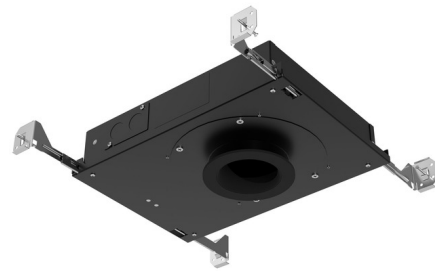

Lightology

lightology.com
866-954-4489
04-22-26

Project: _____
 Company: _____
 Location: _____ Fixture Type: _____
 SPEC #: **CSL1429332**
 Approved On: _____ Approved By: _____

Eco 3IN Shallow IC Adjustable Downlight with Round Trim

By CSL

Description

The ECO 3 Inch Shallow IC Adjustable Downlight with Round Trim is ready to install into 2.5 inch shallow plenums in drywall or T-bar grid ceilings with IC, Airtight and Chicago Plenum certifications. Features a 120/277V Universal driver offering 1%-100% TRIAC/ELV/0-10V dimming. This fixture includes a flanged trim for a neat, transitional aesthetic. ECO 3 includes a fixed 50 degree optic for general task and accent lighting with minimal glare. Insert up to two lenses for additional light control, sold separately. Note: TRIAC/ELV dimming only at 120V.

Specifications

COLOR	N/A
BODY FINISH	Black
WATTAGE	12W
DIMMER	Universal
DIMENSIONS	12.63"W x 2.5"H x 8.63"D
INTEGRATED LED MODULE	1 x LED/12W/120-277V LED
COUNTRY OF ORIGIN	Thailand

Technical Information

APERTURE SHAPE	Round
HOUSING HEIGHT	2.5"
HOUSING TYPE	New construction IC Airtight
CEILING TYPE	Drywall with Trim
FUNCTION	Adjustable Accent
COLOR RENDERING	.90 CRI
LAMP COLOR	2700K
LUMENS/WATT	101.67
LUMINOUS FLUX	1220 lumens