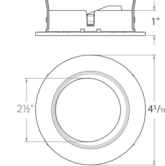

Trim:

Housing: