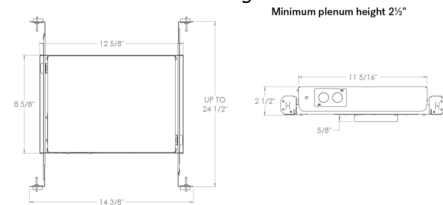

Lightology

lightology.com
866-954-4489
04-22-26

Project: _____
Company: _____
Location: _____ Fixture Type: _____
SPEC #: **CSL1429332**
Approved On: _____ Approved By: _____

Eco 3IN Shallow IC Adjustable Downlight with Round Trim

By CSL

Description

The ECO 3 Inch Shallow IC Adjustable Downlight with Round Trim is ready to install into 2.5 inch shallow plenums in drywall or T-bar grid ceilings with IC, Airtight and Chicago Plenum certifications. Features a 120/277V Universal driver offering 1%-100% TRIAC/ELV/0-10V dimming. This fixture includes a flanged trim for a neat, transitional aesthetic. ECO 3 includes a fixed 50 degree optic for general task and accent lighting with minimal glare. Insert up to two lenses for additional light control, sold separately. Note: TRIAC/ELV dimming only at 120V.

Specifications

COLOR	N/A
BODY FINISH	Black
WATTAGE	12W
DIMMER	Universal
DIMENSIONS	12.63"W x 2.5"H x 8.63"D
INTEGRATED LED MODULE	1 x LED/12W/120-277V LED
COUNTRY OF ORIGIN	Thailand

Technical Information

APERTURE SHAPE	Round
HOUSING HEIGHT	2.5"
HOUSING TYPE	New construction IC Airtight
CEILING TYPE	Drywall with Trim
FUNCTION	Adjustable Accent
COLOR RENDERING	.90 CRI
LAMP COLOR	2700K
LUMENS/WATT	101.67
LUMINOUS FLUX	1220 lumens

Shown in black

CLICK TO VIEW PRODUCT

Notes: