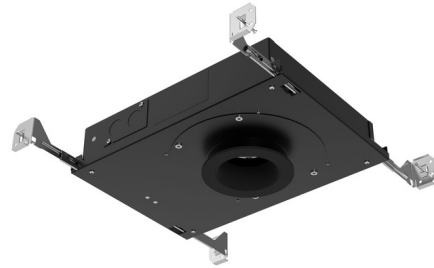

Lightology

lightology.com
866-954-4489
04-22-26

Project: _____
Company: _____
Location: _____ Fixture Type: _____
SPEC #: **CSL1429335**
Approved On: _____ Approved By: _____

Eco 3IN Shallow IC Fixed Downlight with Round Trim By CSL

Description

The ECO 3 Inch Shallow IC Fixed Downlight with Round Trim is ready to install into 2.5 inch shallow plenums in drywall or T-bar grid ceilings with IC, Airtight and Chicago Plenum certifications. Features a 120/277V Universal driver offering 1%-100% TRIAC/ELV/0-10V dimming. This fixture includes a flanged trim for a neat, transitional aesthetic. ECO 3 includes a fixed 50 degree optic for general task and accent lighting with minimal glare. Insert up to two lenses for additional light control, sold separately. Note: TRIAC/ELV dimming only at 120V.

Specifications

COLOR	N/A
BODY FINISH	Black
WATTAGE	12W
DIMMER	Universal
DIMENSIONS	12.63"W x 2.5"H
INTEGRATED LED MODULE	1 x LED/12W/120V LED
COUNTRY OF ORIGIN	Thailand

Technical Information

APERTURE SHAPE	Round
HOUSING HEIGHT	2.5"
HOUSING TYPE	New construction IC
CEILING TYPE	Drywall with Trim
FUNCTION	Downlight
COLOR RENDERING	90 CRI
LAMP COLOR	2700K
LUMENS/WATT	101.67
LUMINOUS FLUX	1220 lumens