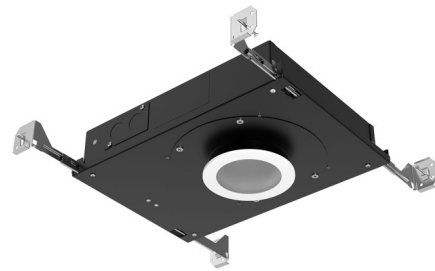

Lightology

lightology.com
866-954-4489
04-21-26

Project: _____
 Company: _____
 Location: _____ Fixture Type: _____
 SPEC #: **CSL1429340**
 Approved On: _____ Approved By: _____

Eco 3IN Shallow IC Wet Location Downlight with Round Trim

By CSL

Description

The ECO 3 Inch Shallow IC Wet Location Downlight with Round Trim is ready to install into 2.5 inch shallow plenums in drywall or T-bar grid ceilings with IC, Airtight and Chicago Plenum certifications. Features a 120/277V Universal driver offering 1%-100% TRIAC/ELV/0-10V dimming. This fixture includes a flanged trim for a neat, transitional aesthetic. ECO 3 includes a fixed 50 degree optic for general task and accent lighting with minimal glare. Insert up to two lenses for additional light control, sold separately. Note: TRIAC/ELV dimming only at 120V.

Specifications

COLOR	N/A
BODY FINISH	White
WATTAGE	12W
DIMMER	Low Voltage Electronic
DIMENSIONS	12.63"W x 2.5"H
INTEGRATED LED MODULE	1 x LED/12W/120V LED
COUNTRY OF ORIGIN	Thailand

Technical Information

APERTURE SHAPE	Round
HOUSING HEIGHT	2.5"
HOUSING TYPE	New construction IC
CEILING TYPE	Drywall with Trim
FUNCTION	Downlight
COLOR RENDERING	90 CRI
LAMP COLOR	2700K
LUMENS/WATT	101.67
LUMINOUS FLUX	1220 lumens