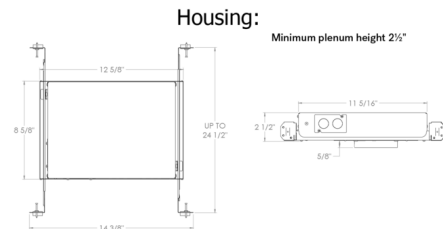

CLICK TO VIEW PRODUCT

Notes: