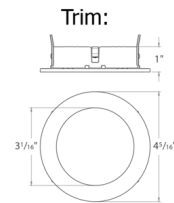

CLICK TO VIEW PRODUCT

Notes: