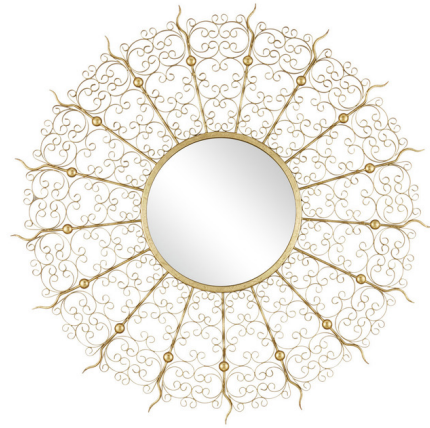

Lightology

lightology.com
866-954-4489
07-06-26

Project: _____

Company: _____

Location: _____ Fixture Type: _____

SPEC #: **CRC1429370**

Approved On: _____ Approved By: _____

Levain Round Mirror

By Currey & Company

Description

With its dynamic sunburst pattern, the Levain Round Mirror is full of decorative brilliance for a classic home. A subtly convex mirror is curved to add depth, slightly altering the viewers reflection like a fisheye lens. Surrounding the mirror, an elaborate frame of ornamental gold-leaf scrollwork is reminiscent of delicate ironwork antique gates or ornate garden screens.

Shown in gold leaf / mirror

Specifications

COLOR	Mirror
BODY FINISH	Gold Leaf
WATTAGE	N/A
DIMMER	N/A
DIMENSIONS	40.5"W x 40.5"H x 1"D
BULB	N/A
COUNTRY OF ORIGIN	India

CLICK TO VIEW PRODUCT

Notes: