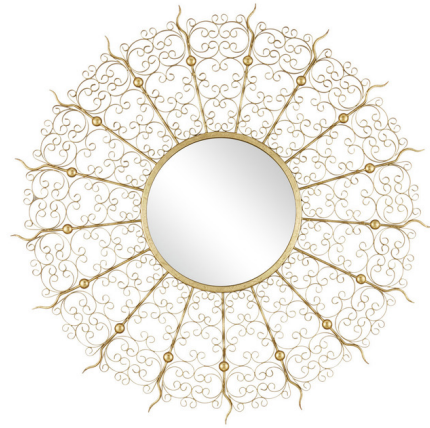

Lightology

lightology.com
866-954-4489
04-25-26

Project: _____

Company: _____

Location: _____ Fixture Type: _____

SPEC #: **CRC1429370**

Approved On: _____ Approved By: _____

Levain Round Mirror

By Currey & Company

Description

With its dynamic sunburst pattern, the Levain Round Mirror is full of decorative brilliance for a classic home. A subtly convex mirror is curved to add depth, slightly altering the viewers reflection like a fisheye lens. Surrounding the mirror, an elaborate frame of ornamental gold-leaf scrollwork is reminiscent of delicate ironwork antique gates or ornate garden screens.

Shown in gold leaf / mirror

Specifications

COLOR	Mirror
BODY FINISH	Gold Leaf
WATTAGE	N/A
DIMMER	N/A
DIMENSIONS	40.5"W x 40.5"H x 1"D
BULB	N/A
COUNTRY OF ORIGIN	India

CLICK TO VIEW PRODUCT

Notes: