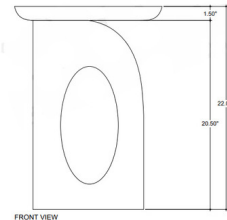

Description

The Bilbao Onyx Accent Table showcases the natural beauty of Aravali Onyx. Each piece features unique and subtle veining in pale shades of pink and green over a white base. An oculus cut-out in the thick pedestal adds a sense of drama, and the body angles up to support the asymmetrical top.

Shown in natural

Specifications

COLOR	N/A
BODY FINISH	Natural
WATTAGE	N/A
DIMMER	N/A
DIMENSIONS	16"W x 22"H x 10"D
BULB	N/A
COUNTRY OF ORIGIN	India

CLICK TO VIEW PRODUCT

Notes: