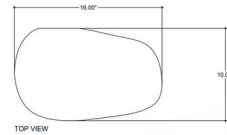

Shown in natural

Specifications

COLOR	N/A
BODY FINISH	Natural
WATTAGE	N/A
DIMMER	N/A
DIMENSIONS	16"W x 22"H x 10"D
BULB	N/A
COUNTRY OF ORIGIN	India

CLICK TO VIEW PRODUCT

Notes: