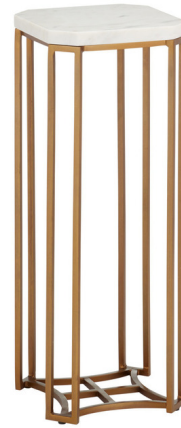

Lightology

lightology.com
866-954-4489
05-17-26

Project: _____

Company: _____

Location: _____ Fixture Type: _____

SPEC #: **CRC1429476**

Approved On: _____ Approved By: _____

Ocho Drinks Table By Currey & Company

Description

The Ocho Drinks Table is a slender piece that showcases luxurious Banswara white marble. The stunning marble square top is supported by an tall iron frame finished in an antique brass, which rises gracefully from a geometric cross-shaped base at the floor.

Shown in antique brass / white

Specifications

COLOR	White
BODY FINISH	Antique Brass
WATTAGE	N/A
DIMMER	N/A
DIMENSIONS	8.5"W x 22.25"H x 8.5"D
BULB	N/A
COUNTRY OF ORIGIN	India

CLICK TO VIEW PRODUCT

Notes: